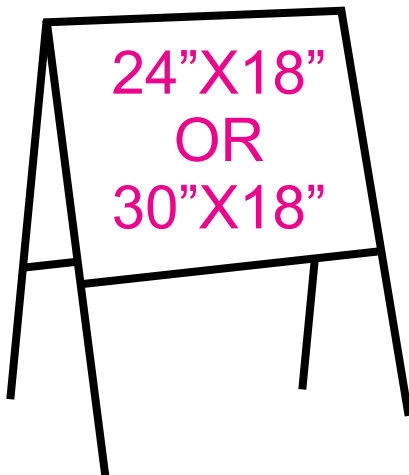

SIGN FRAMES

BLACK METAL CRANE FRAMES

WHITE VINYL SIGN POSTS

BLACK METAL A-FRAMES

\$40

BLACK METAL INSERT FRAME

Phone: 905-547-4205

Toll Free: 800-268-7446