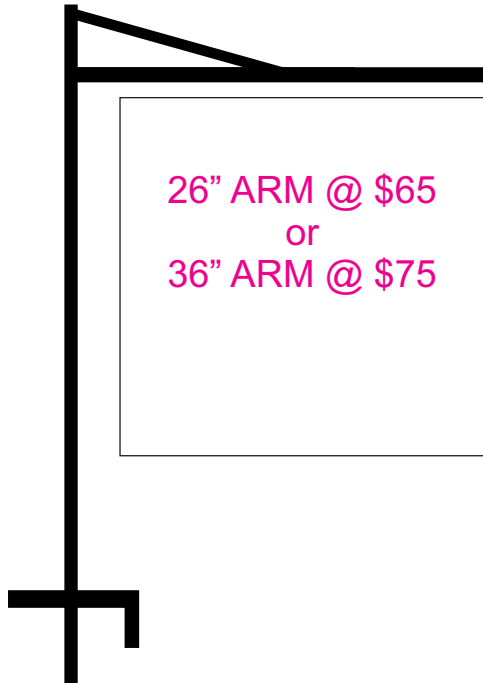

SIGN FRAMES

BLACK METAL CRANE FRAMES

WHITE VINYL SIGN POSTS

BLACK METAL A-FRAMES

\$40

BLACK METAL INSERT FRAME

Phone: 905-547-4205

Toll Free: 800-268-7446