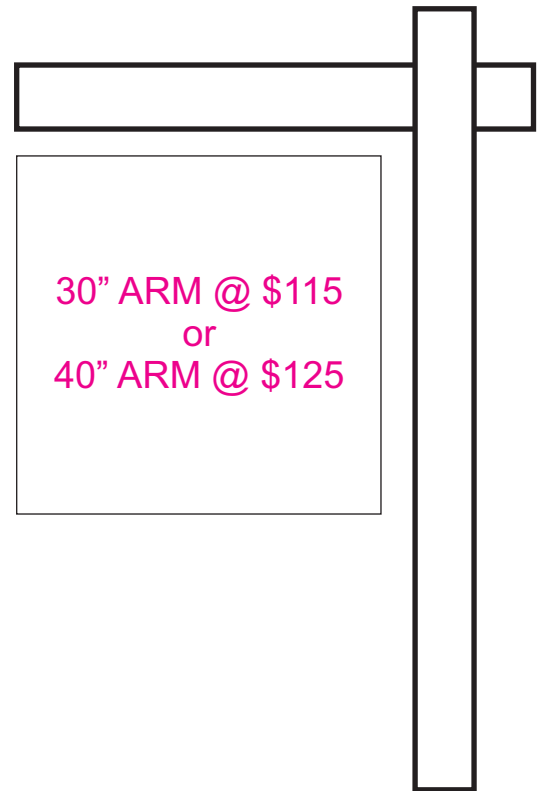

SIGN FRAMES

BLACK METAL CRANE FRAMES

WHITE VINYL SIGN POSTS

BLACK METAL A-FRAMES

\$40

BLACK METAL INSERT FRAME

Phone: 905-547-4205

Toll Free: 800-268-7446