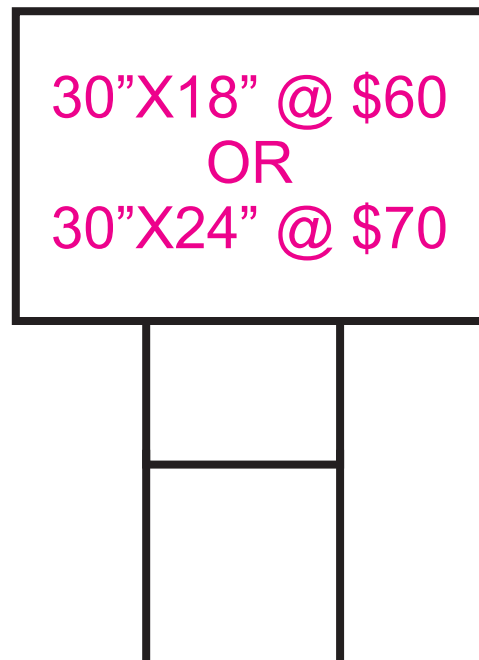

SIGN FRAMES

BLACK METAL CRANE FRAMES

WHITE VINYL SIGN POSTS

BLACK METAL A-FRAMES

\$40

BLACK METAL INSERT FRAME

Phone: 905-547-4205

Toll Free: 800-268-7446